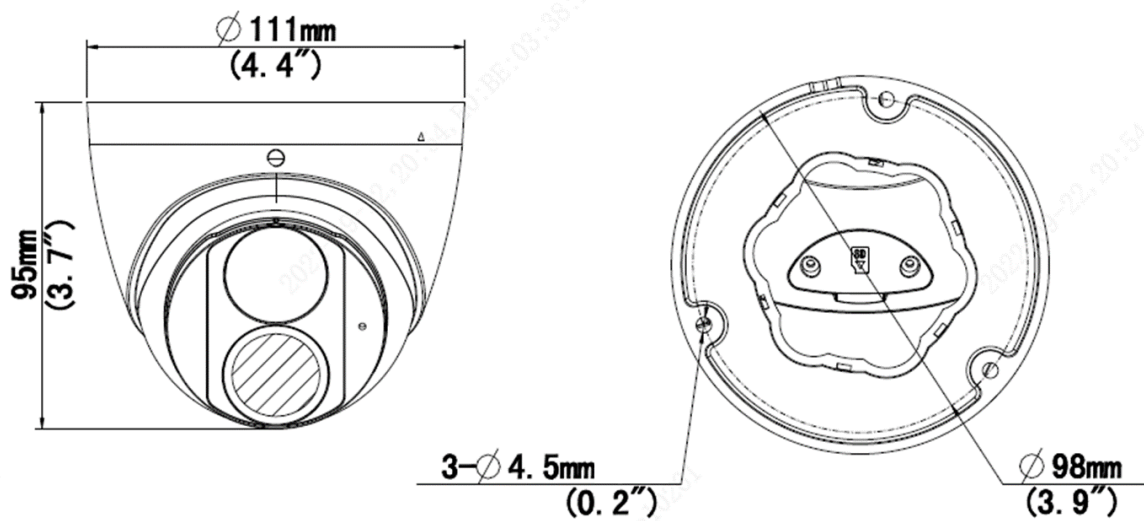

Power	DC 12V±25%, PoE (IEEE 802.3af)
	Power consumption: Max 5W
Power Interface	Ø 5.5mm coaxial power plug
Dimensions (Ø x H)	Ø111 x 95mm (Ø 4.4" x 3.7")
Weight	0.45kg(0.99lb)
Material	Metal
Working Environment	-30°C~60°C(-22°F ~ 140°F), Humidity: ≤95% RH (non-condensing)
Storage Environment	-30°C~60°C(-22°F ~ 140°F), Humidity: ≤95% RH (non-condensing)
Surge protection	4KV
Reset button	N/A

Dimensions

Accessories

TR-JB03-G-IN

Junction Box

TR-UP06-IN

TR-JB07/WM03-G-IN

Wall Mount

TR-A01-IN

TR-WM03-D-IN

Wall Mount

TR-SE24-IN

TR-UM06-E-IN

Incline Ceiling Mount

TR-SE24-A-IN